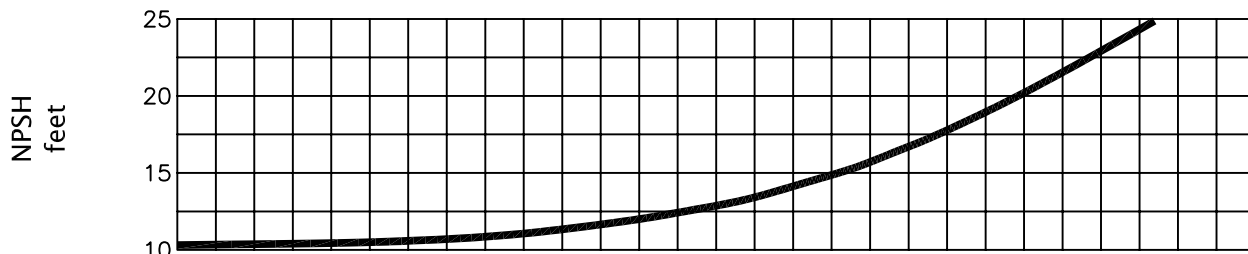

DATA BASED ON:

TEMPERATURE 86°F - 30°C
SPECIFIC GRAVITY 1Kg/dm³
VISCOSITY 32 SSU - 1°E

PERFORMANCE DATA
MONOSTAGE CENTRIFUGAL PUMP
TRAVAINI PUMP MODEL

TCH 100-200

Premier Fluid Systems
Canadian Home of Travaini Pumps

4161 Morris Dr. - Unit 5 * Burlington * Ontario * L7L 5L5 * Website: www.pfspumps.com
Tel: 1-800-461-2611 or 905-637-2611 * Fax: 905-333-4722 * email: info@pfspumps.com

DATE : DEC 2008

No.: 15.121