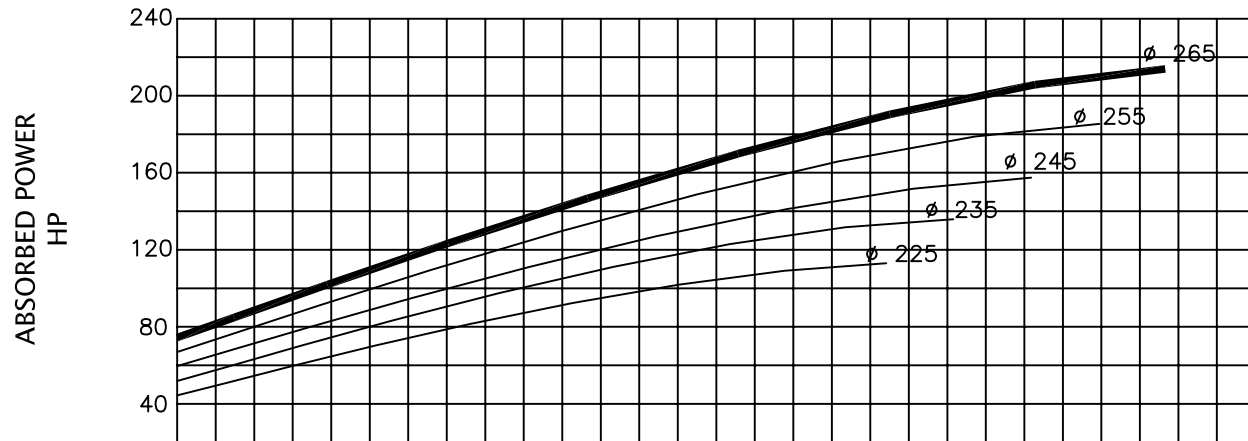

DATA BASED ON:

TEMPERATURE 86°F - 30°C
SPECIFIC GRAVITY 1Kg/dm³
VISCOSITY 32 SSU - 1°E

PERFORMANCE DATA
MONOSTAGE CENTRIFUGAL PUMP
TRAVAINI PUMP MODEL

TCH 100-250

Premier Fluid Systems
Canadian Home of Travaini Pumps

4460 Harvester Road • Burlington • Ontario • L7L 4X2 • Website: www.pfspumps.com
Tel: 1-800-461-2611 or 905-637-2611 • Fax: 905-333-4722 • e-mail: info@pfspumps.com

DATE : MAR 2010

No.: 15.123