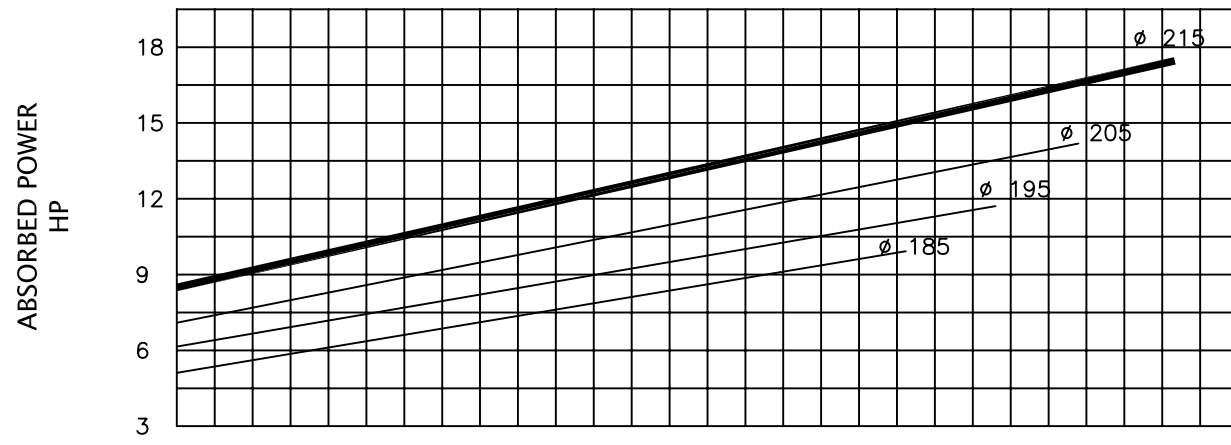

DATA BASED ON:

TEMPERATURE 86°F - 30°C
 SPECIFIC GRAVITY 1Kg/dm³
 VISCOSITY 32 SSU - 1°E

PERFORMANCE DATA
 MONOSTAGE CENTRIFUGAL PUMP
 TRAVAINI PUMP MODEL

TCH 100-200

Premier Fluid Systems
 Canadian Home of Travaini Pumps