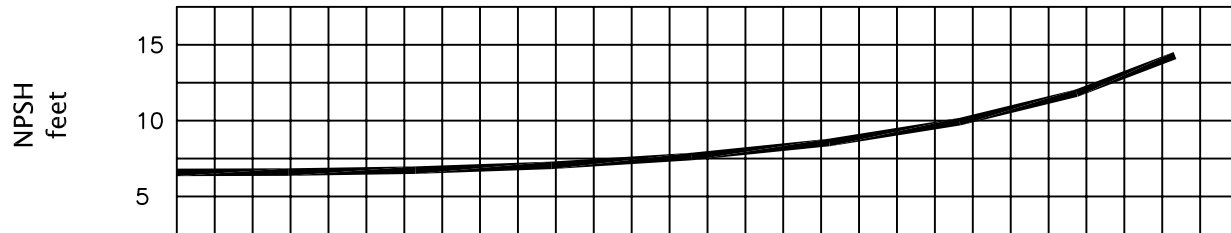

DATA BASED ON:

TEMPERATURE 86°F - 30°C
 SPECIFIC GRAVITY 1Kg/dm³
 VISCOSITY 32 SSU - 1°E

PERFORMANCE DATA
 MONOSTAGE CENTRIFUGAL PUMP
 TRAVAINI PUMP MODEL

TCH 100-200

Premier Fluid Systems
 Canadian Home of Travaini Pumps