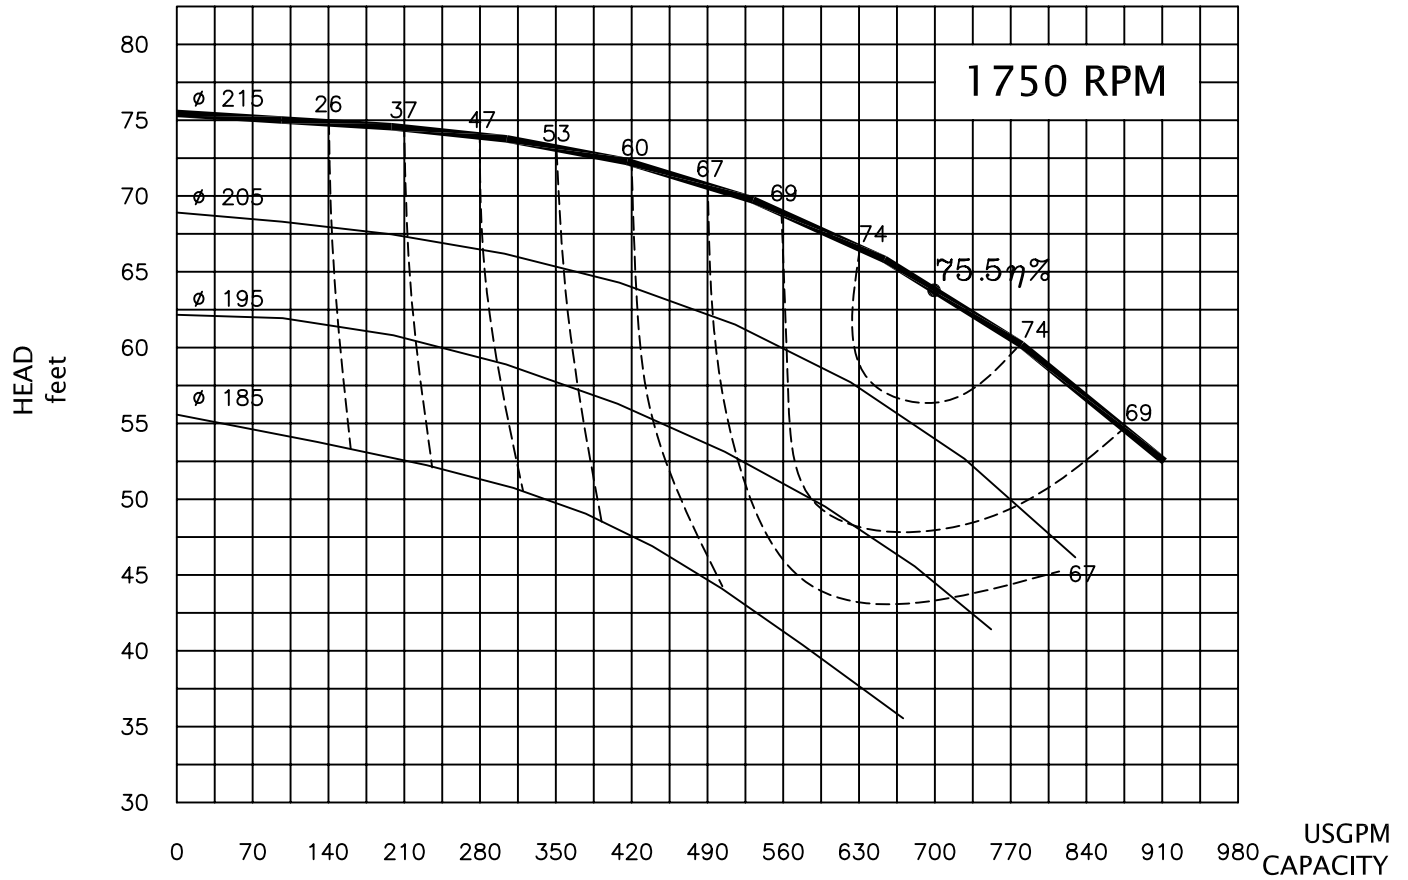

DATA BASED ON:

TEMPERATURE 86°F - 30°C
 SPECIFIC GRAVITY 1Kg/dm³
 VISCOSITY 32 SSU - 1°E

PERFORMANCE DATA
 MONOSTAGE CENTRIFUGAL PUMP
 TRAVAINI PUMP MODEL

TCH 100-200

Premier Fluid Systems
 Canadian Home of Travaini Pumps

TEMPERATURE 86°F - 30°C
 SPECIFIC GRAVITY 1Kg/dm³
 VISCOSITY 32 SSU - 1°E

PERFORMANCE DATA
 MONOSTAGE CENTRIFUGAL PUMP
 TRAVAINI PUMP MODEL

TCH 100-200

Premier Fluid Systems
 Canadian Home of Travaini Pumps