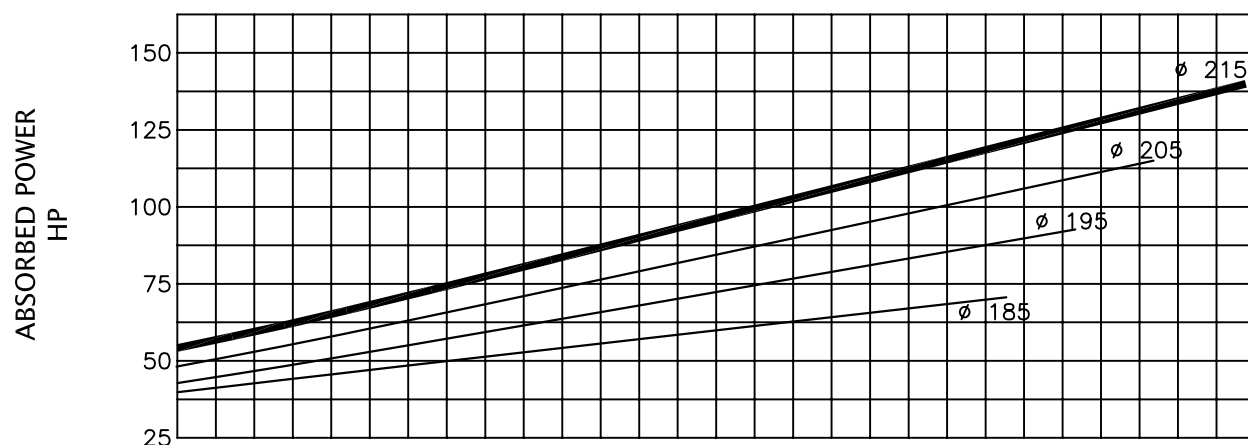

DATA BASED ON:

TEMPERATURE 86°F - 30°C
 SPECIFIC GRAVITY 1Kg/dm³
 VISCOSITY 32 SSU - 1°E

PERFORMANCE DATA
 MONOSTAGE CENTRIFUGAL PUMP
 TRAVAINI PUMP MODEL

TCH 100-200

Premier Fluid Systems
 Canadian Home of Travaini Pumps

TEMPERATURE 86°F - 30°C
 SPECIFIC GRAVITY 1Kg/dm³
 VISCOSITY 32 SSU - 1°E

PERFORMANCE DATA
 MONOSTAGE CENTRIFUGAL PUMP
 TRAVAINI PUMP MODEL

TCH 100-200

Premier Fluid Systems
 Canadian Home of Travaini Pumps