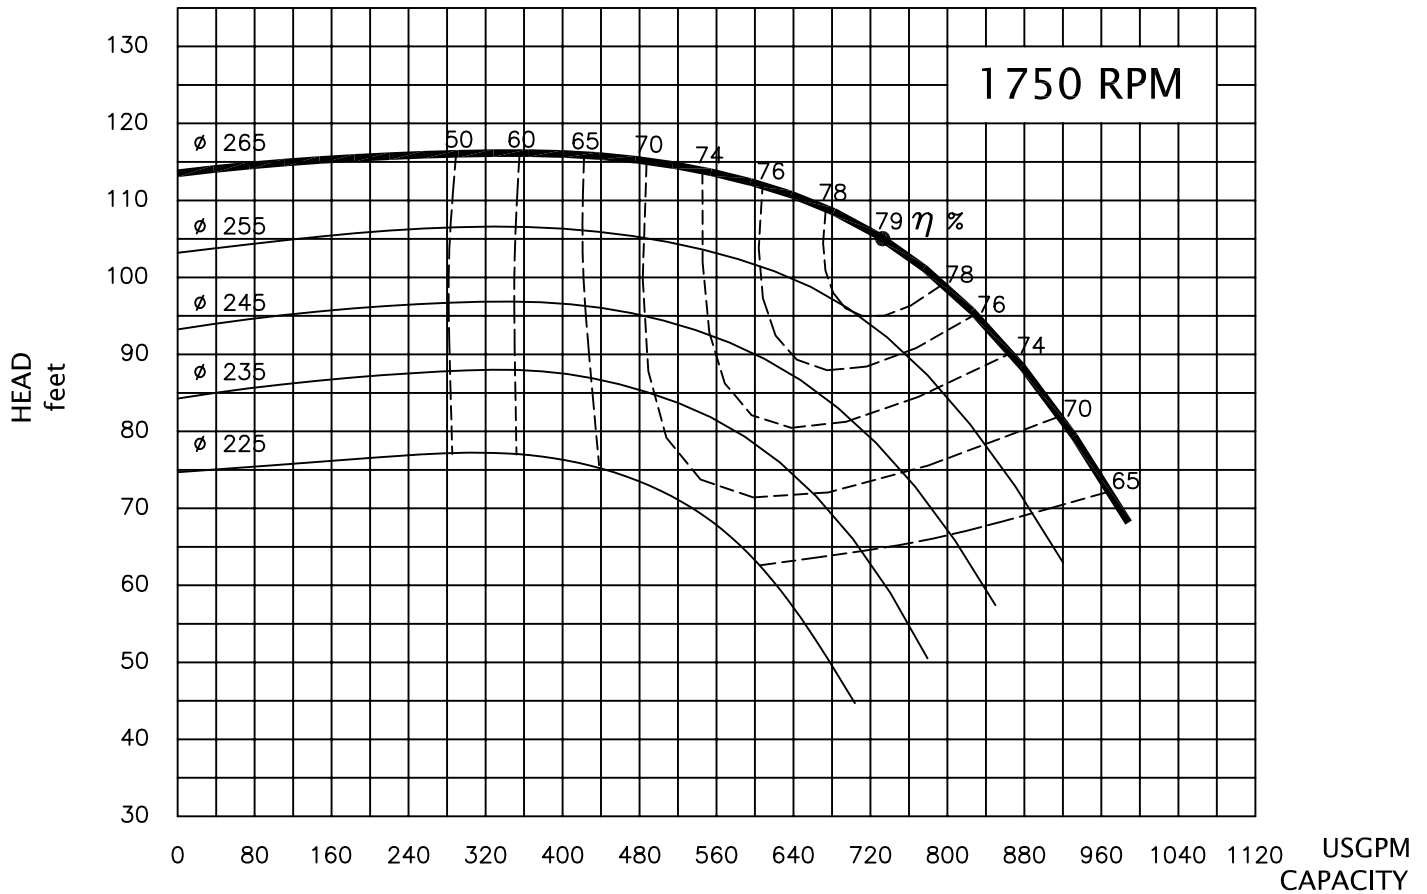

DATA BASED ON:

TEMPERATURE 86°F - 30°C
SPECIFIC GRAVITY 1 Kg/dm³
VISCOSITY 32 SSU - 1°E

PERFORMANCE DATA
MONOSTAGE CENTRIFUGAL PUMP
TRAVAINI PUMP MODEL

TCH 100-250

Premier Fluid Systems
Canadian Home of Travaini Pumps

4161 Morris Dr. - Unit 5 * Burlington * Ontario * L7L 5L5 * Website: www.pfspumps.com
Tel: 1-800-461-2611 or 905-637-2611 * Fax: 905-333-4722 * email: info@pfspumps.com

DATE : SEPT 2007

No.: 15.122