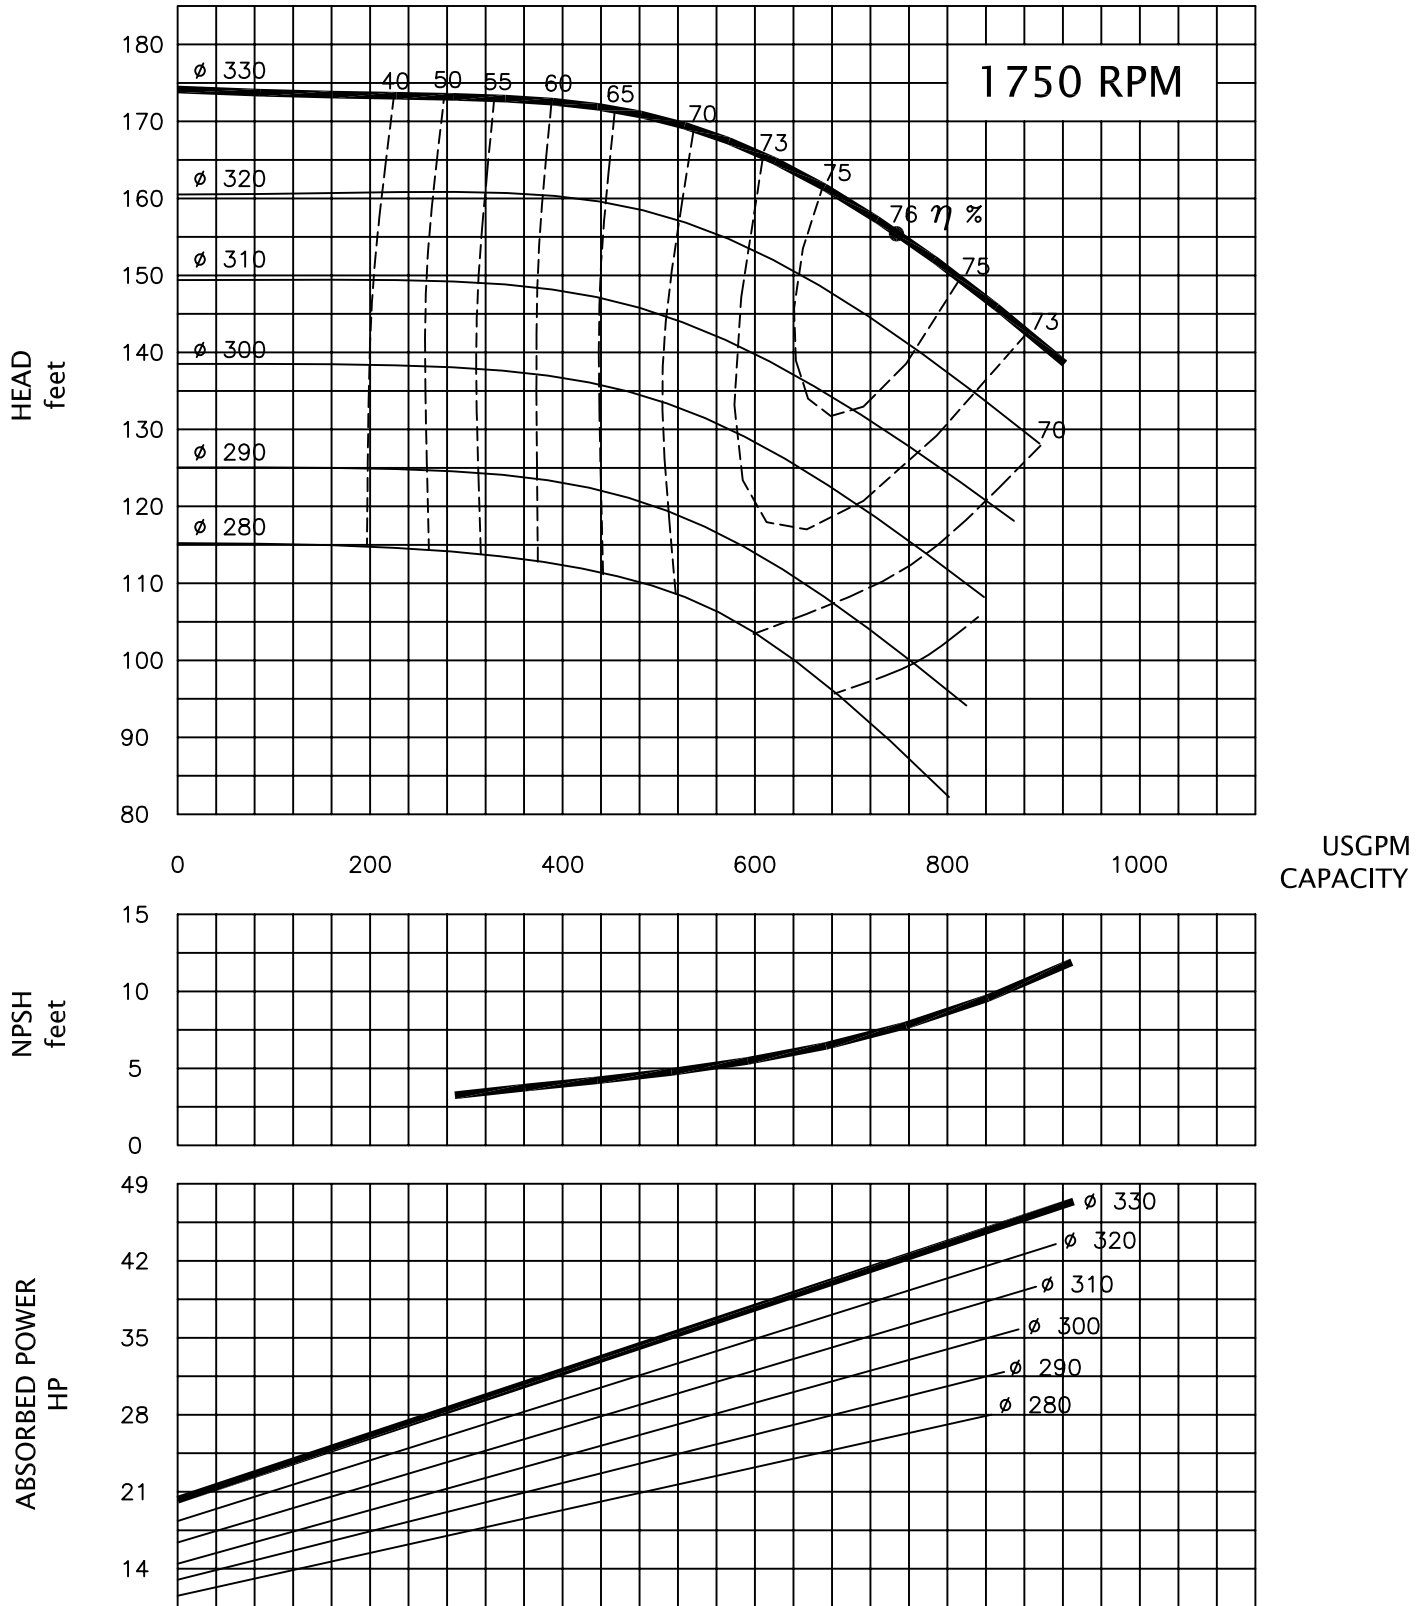

DATA BASED ON:
TEMPERATURE 86°F - 30°C
SPECIFIC GRAVITY 1Kg/dm³
VISCOSITY 32 SSU - 1°E

PERFORMANCE DATA
MONOSTAGE CENTRIFUGAL PUMP
TRAVAINI PUMP MODEL
TCH 100-315

Premier Fluid Systems
Canadian Home of Travaini Pumps

4460 Harvester Road • Burlington • Ontario • L7L 4X2 • Website: www.pfspumps.com
Tel: 1-800-461-2611 or 905-637-2611 • Fax: 905-333-4722 • e-mail: info@pfspumps.com

DATE : SEPT 2007

No.: 15.124