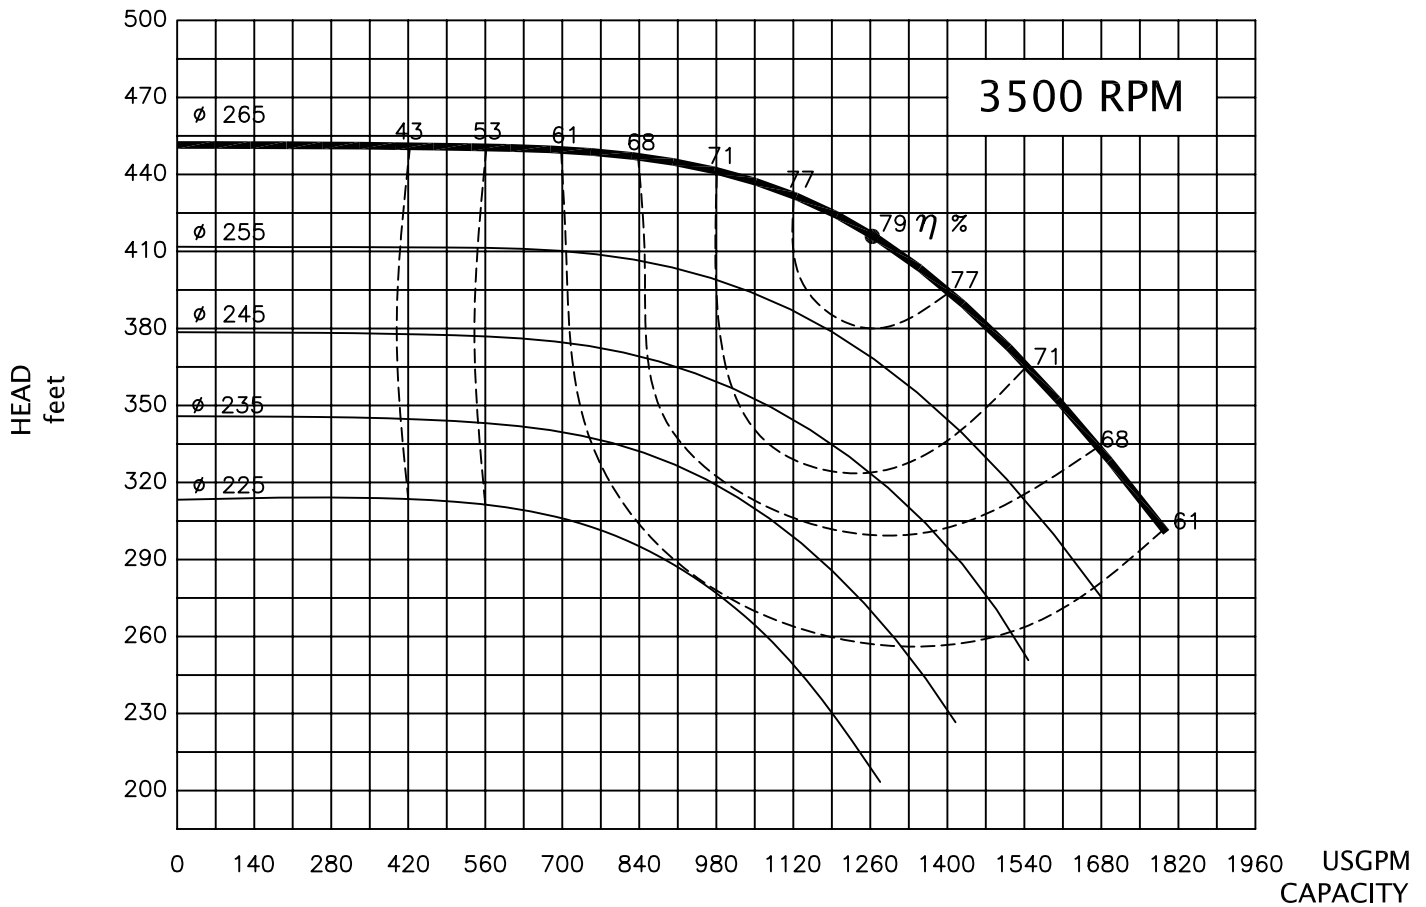

DATA BASED ON:

TEMPERATURE 86°F - 30°C
SPECIFIC GRAVITY 1Kg/dm³
VISCOSITY 32 SSU - 1°E

PERFORMANCE DATA
MONOSTAGE CENTRIFUGAL PUMP
TRAVAINI PUMP MODEL

TCH 100-250

Premier Fluid Systems
Canadian Home of Travaini Pumps

4460 Harvester Road • Burlington • Ontario • L7L 4X2 • Website: www.pfspumps.com
Tel: 1-800-461-2611 or 905-637-2611 • Fax: 905-333-4722 • e-mail: info@pfspumps.com

DATE : MAR 2010

No.: 15.123