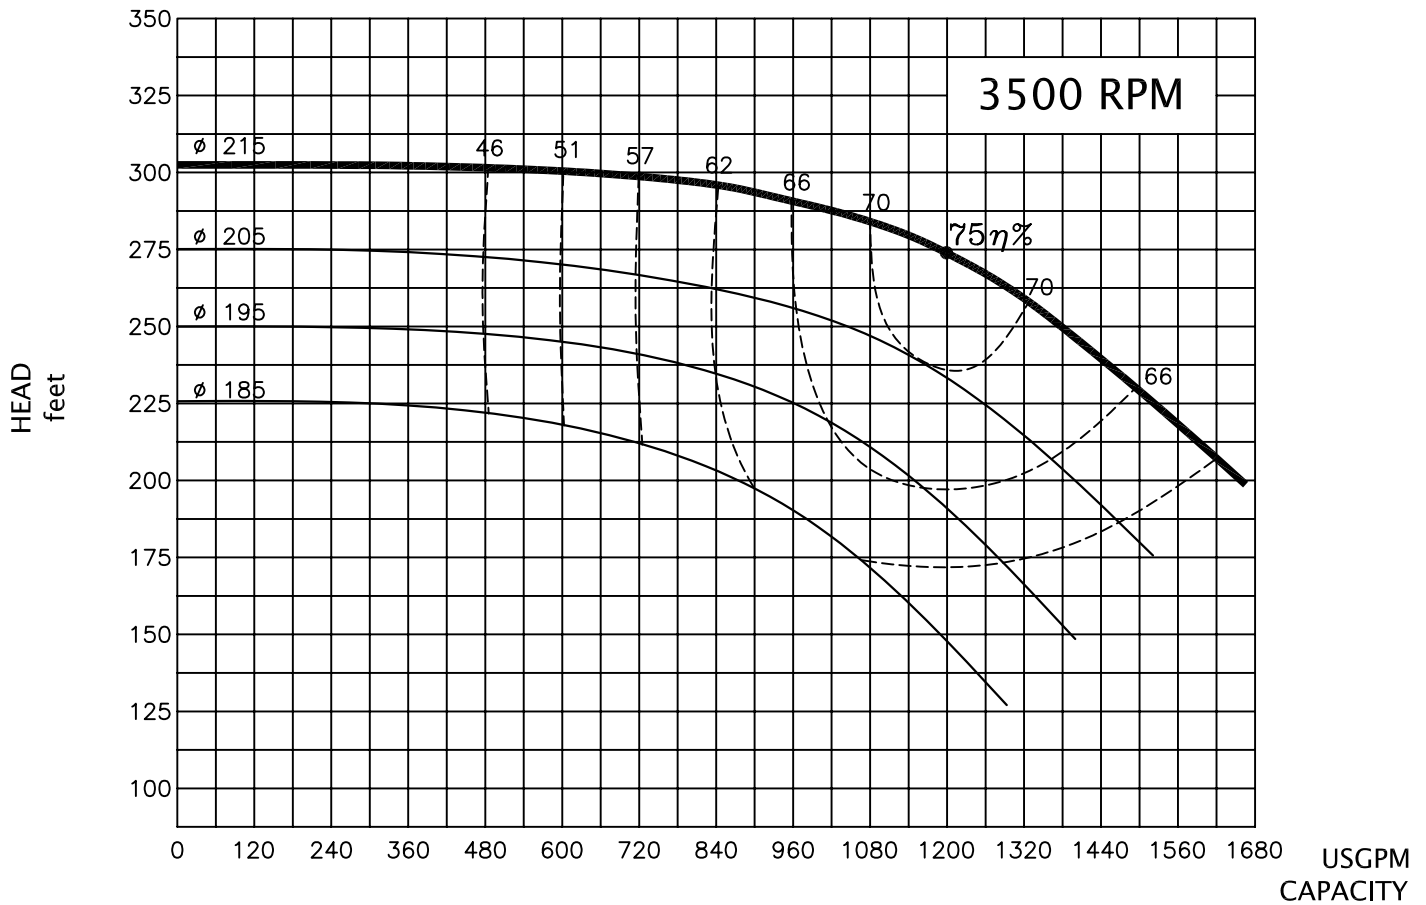

DATA BASED ON:

TEMPERATURE 86°F - 30°C
SPECIFIC GRAVITY 1Kg/dm³
VISCOSITY 32 SSU - 1°E

PERFORMANCE DATA
MONOSTAGE CENTRIFUGAL PUMP
TRAVAINI PUMP MODEL

TCH 100-200

Premier Fluid Systems
Canadian Home of Travaini Pumps

4161 Morris Dr. - Unit 5 * Burlington * Ontario * L7L 5L5 * Website: www.pfspumps.com
Tel: 1-800-461-2611 or 905-637-2611 * Fax: 905-333-4722 * email: info@pfspumps.com

DATE : DEC 2008

No.: 15.121