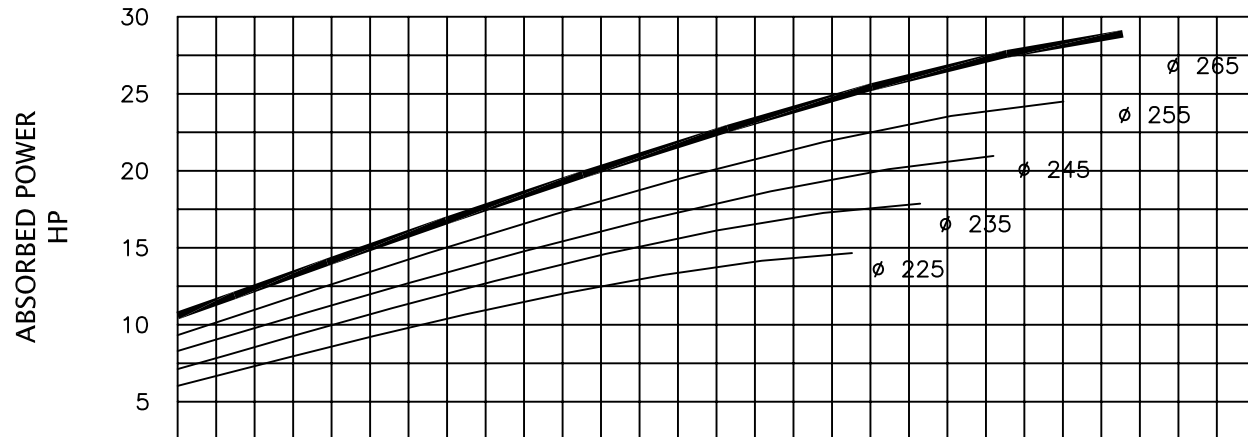

DATA BASED ON:

TEMPERATURE 86°F - 30°C
SPECIFIC GRAVITY 1 Kg/dm³
VISCOSITY 32 SSU - 1°E

PERFORMANCE DATA
MONOSTAGE CENTRIFUGAL PUMP
TRAVAINI PUMP MODEL

TCH 100-250

Premier Fluid Systems
Canadian Home of Travaini Pumps

4161 Morris Dr. - Unit 5 * Burlington * Ontario * L7L 5L5 * Website: www.pfspumps.com
Tel: 1-800-461-2611 or 905-637-2611 * Fax: 905-333-4722 * email: info@pfspumps.com

DATE : SEPT 2007

No.: 15.122